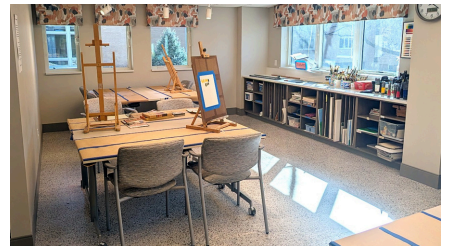

State-of-the-Art

Creative Arts Studio

The Creative Arts Studio at Brewster Place is a vibrant, thoughtfully designed space that inspires creativity, learning and connection. Designed for artists of all experience levels, the studio provides dedicated space for quilting, painting and a wide range of arts and crafts creations.

Quilting Studio

A Spacious, well-lit workspace equipped with large cutting tables, sewing stations, and design walls for quilters of all skill levels.

Painting Studio

Naturally lit space featuring adjustable easels, large worktables, and supply/storage for watercolor, acrylic, oil, and mixed media.

Arts & Crafts Workshop

A versatile space for hands-on creativity including jewelry making, ceramics, fiber crafts, paper arts, and seasonal workshops

A Community for Creativity

More than just workspaces, these studios provide a welcoming environment where residents can explore new interests, develop artistic skills, and share their creativity with others.