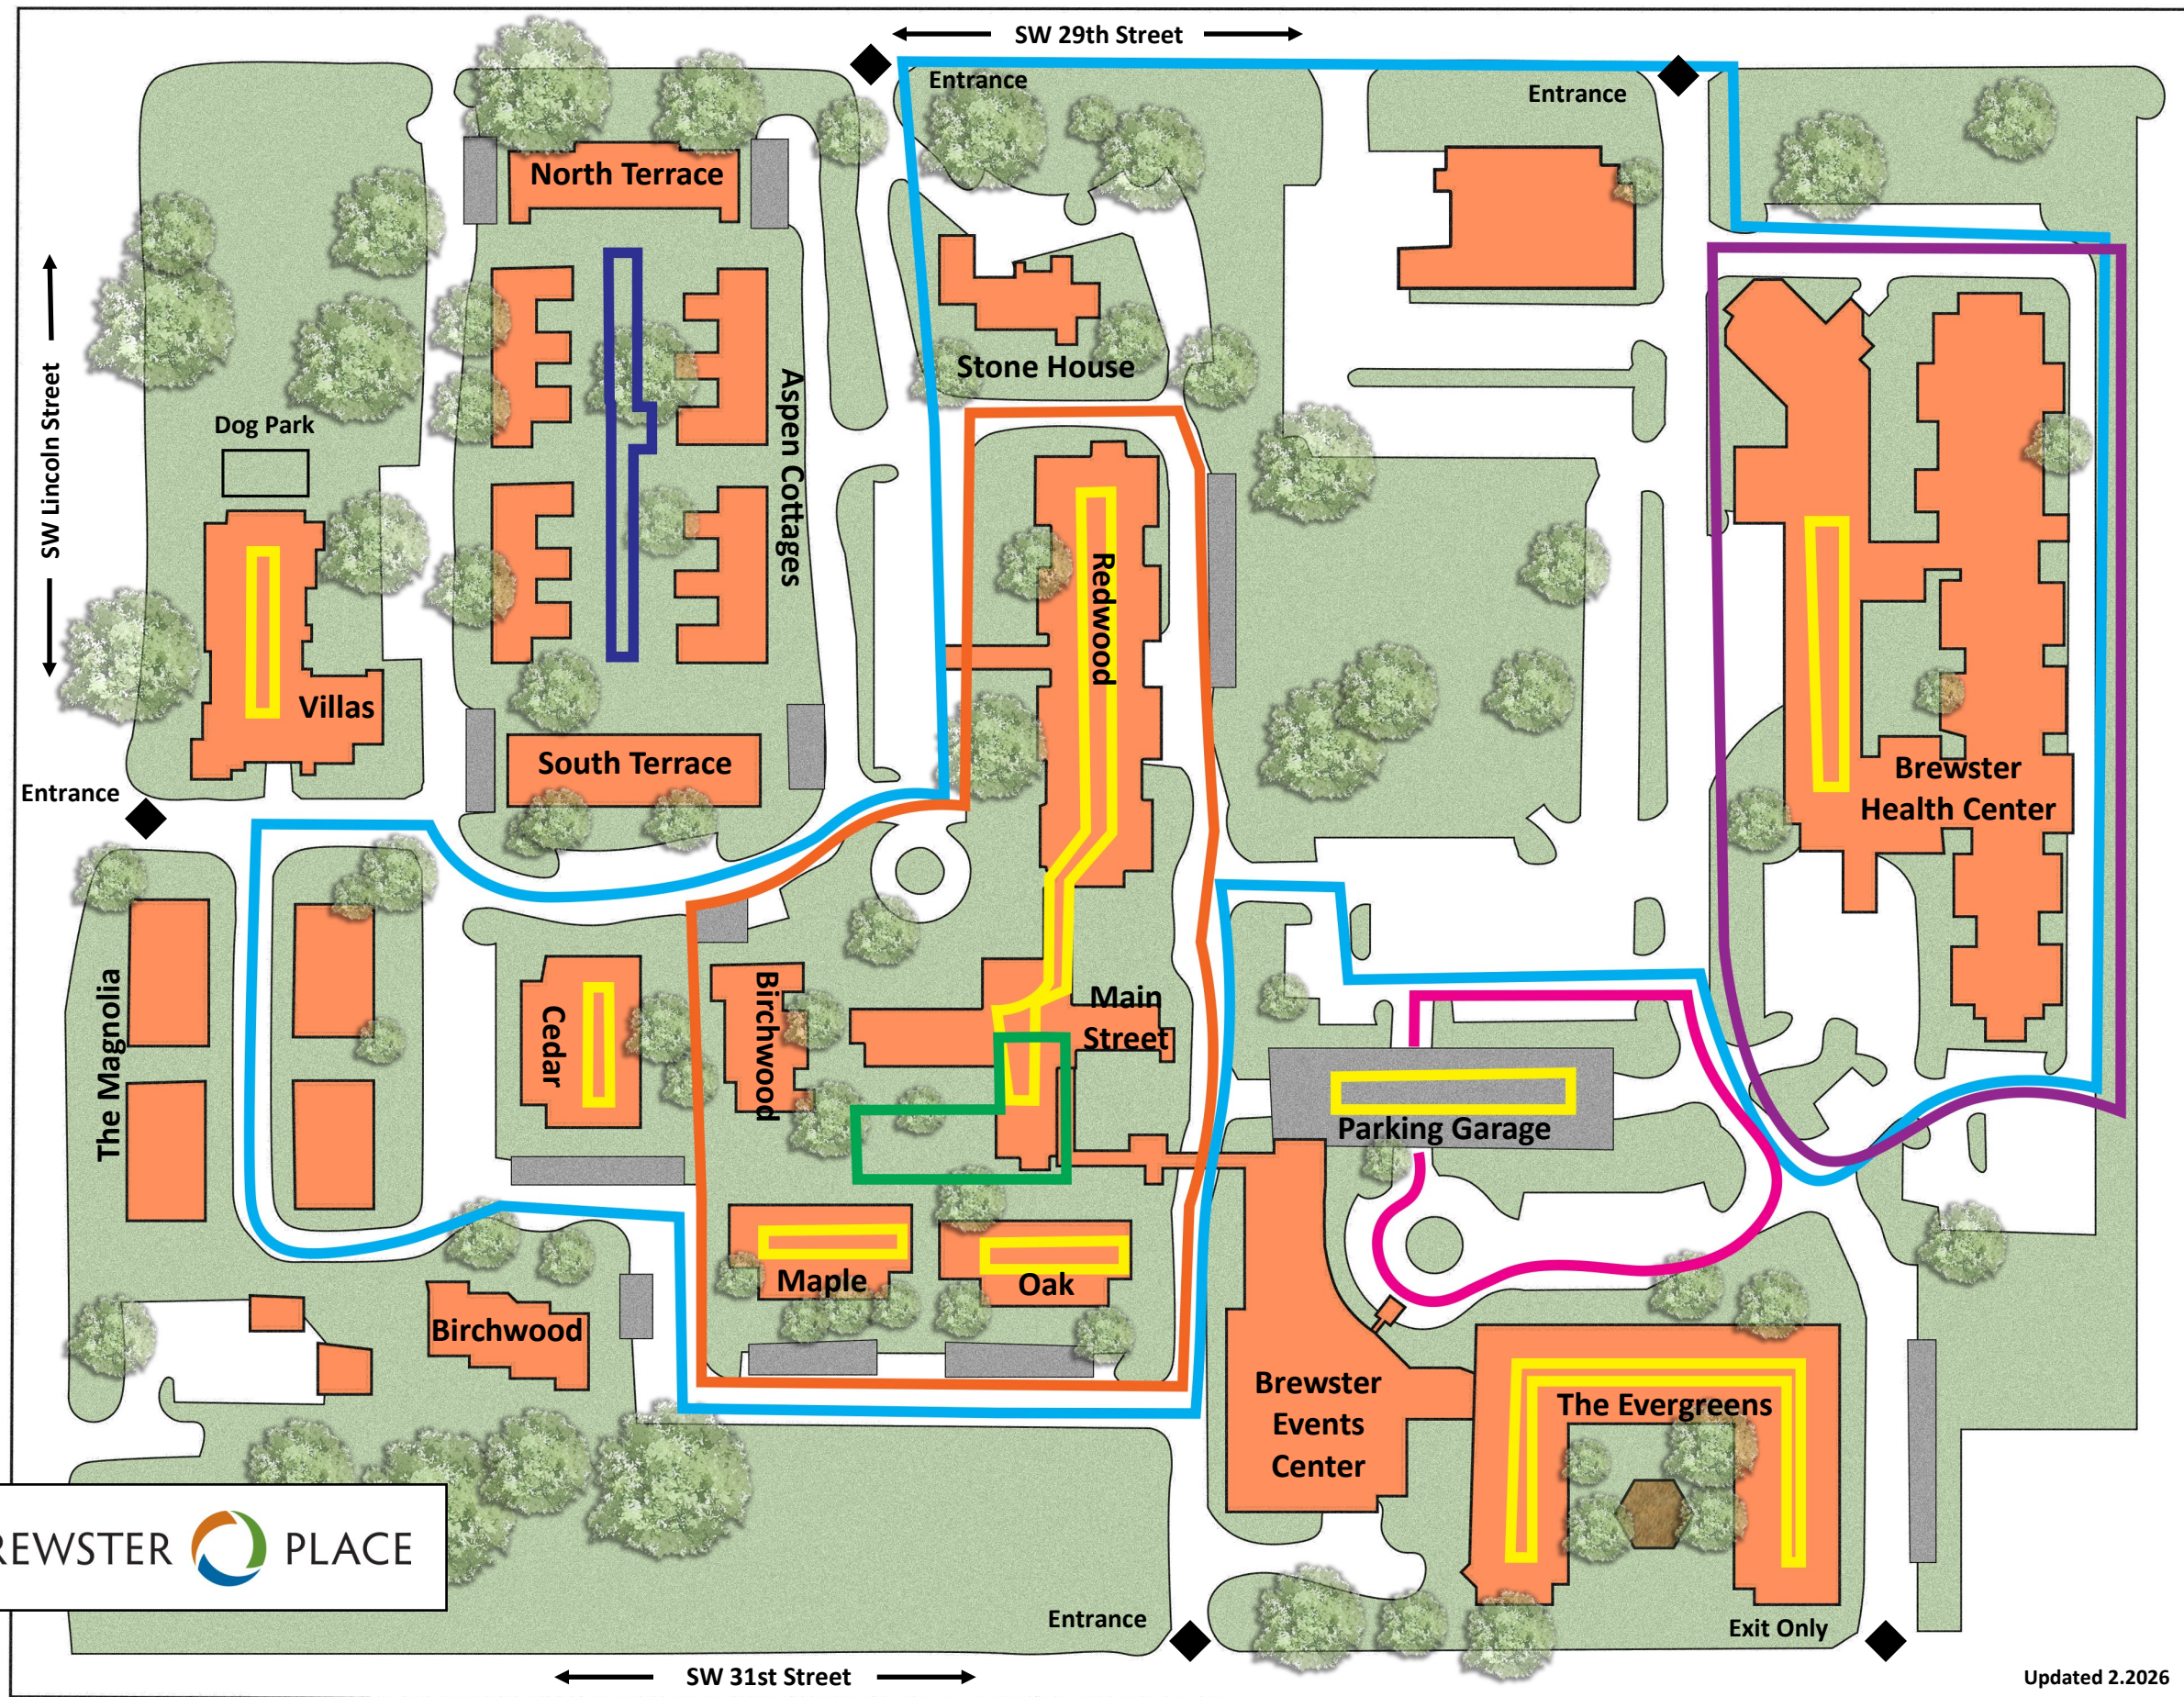

# BREWSTER PLACE WALKING PATHS

## PATH KEY

### OUTDOOR PATHS

- **Aspen Garden**  
8.33 laps = 1 mile
- **Campus Loop**  
1.36 laps = 1 mile
- **Redwood/Trees Loop**  
2.77 laps = 1 mile
- **Julie's Jaunt (indoor/outdoor)**  
11.62 laps = 1 mile
- **Events Center Loop**  
6 laps = 1 mile
- **BHC Loop**  
3.7 laps = 1 mile

### INDOOR PATHS

All indoor paths are in yellow.

- **Villas Parking Garage Loop**  
17 laps = 1 mile
- **Oak/Maple/Cedar Hallway**  
26.23 laps = 1 mile
- **KAC and Back (Redwood lower level)**  
5.34 laps = 1 mile
- **Parking Garage Loop**  
12 laps = 1 mile
- **The Evergreens Horseshoe**  
5.88 laps = 1 mile
- **BHC Hallway**  
15.63 laps = 1 mile