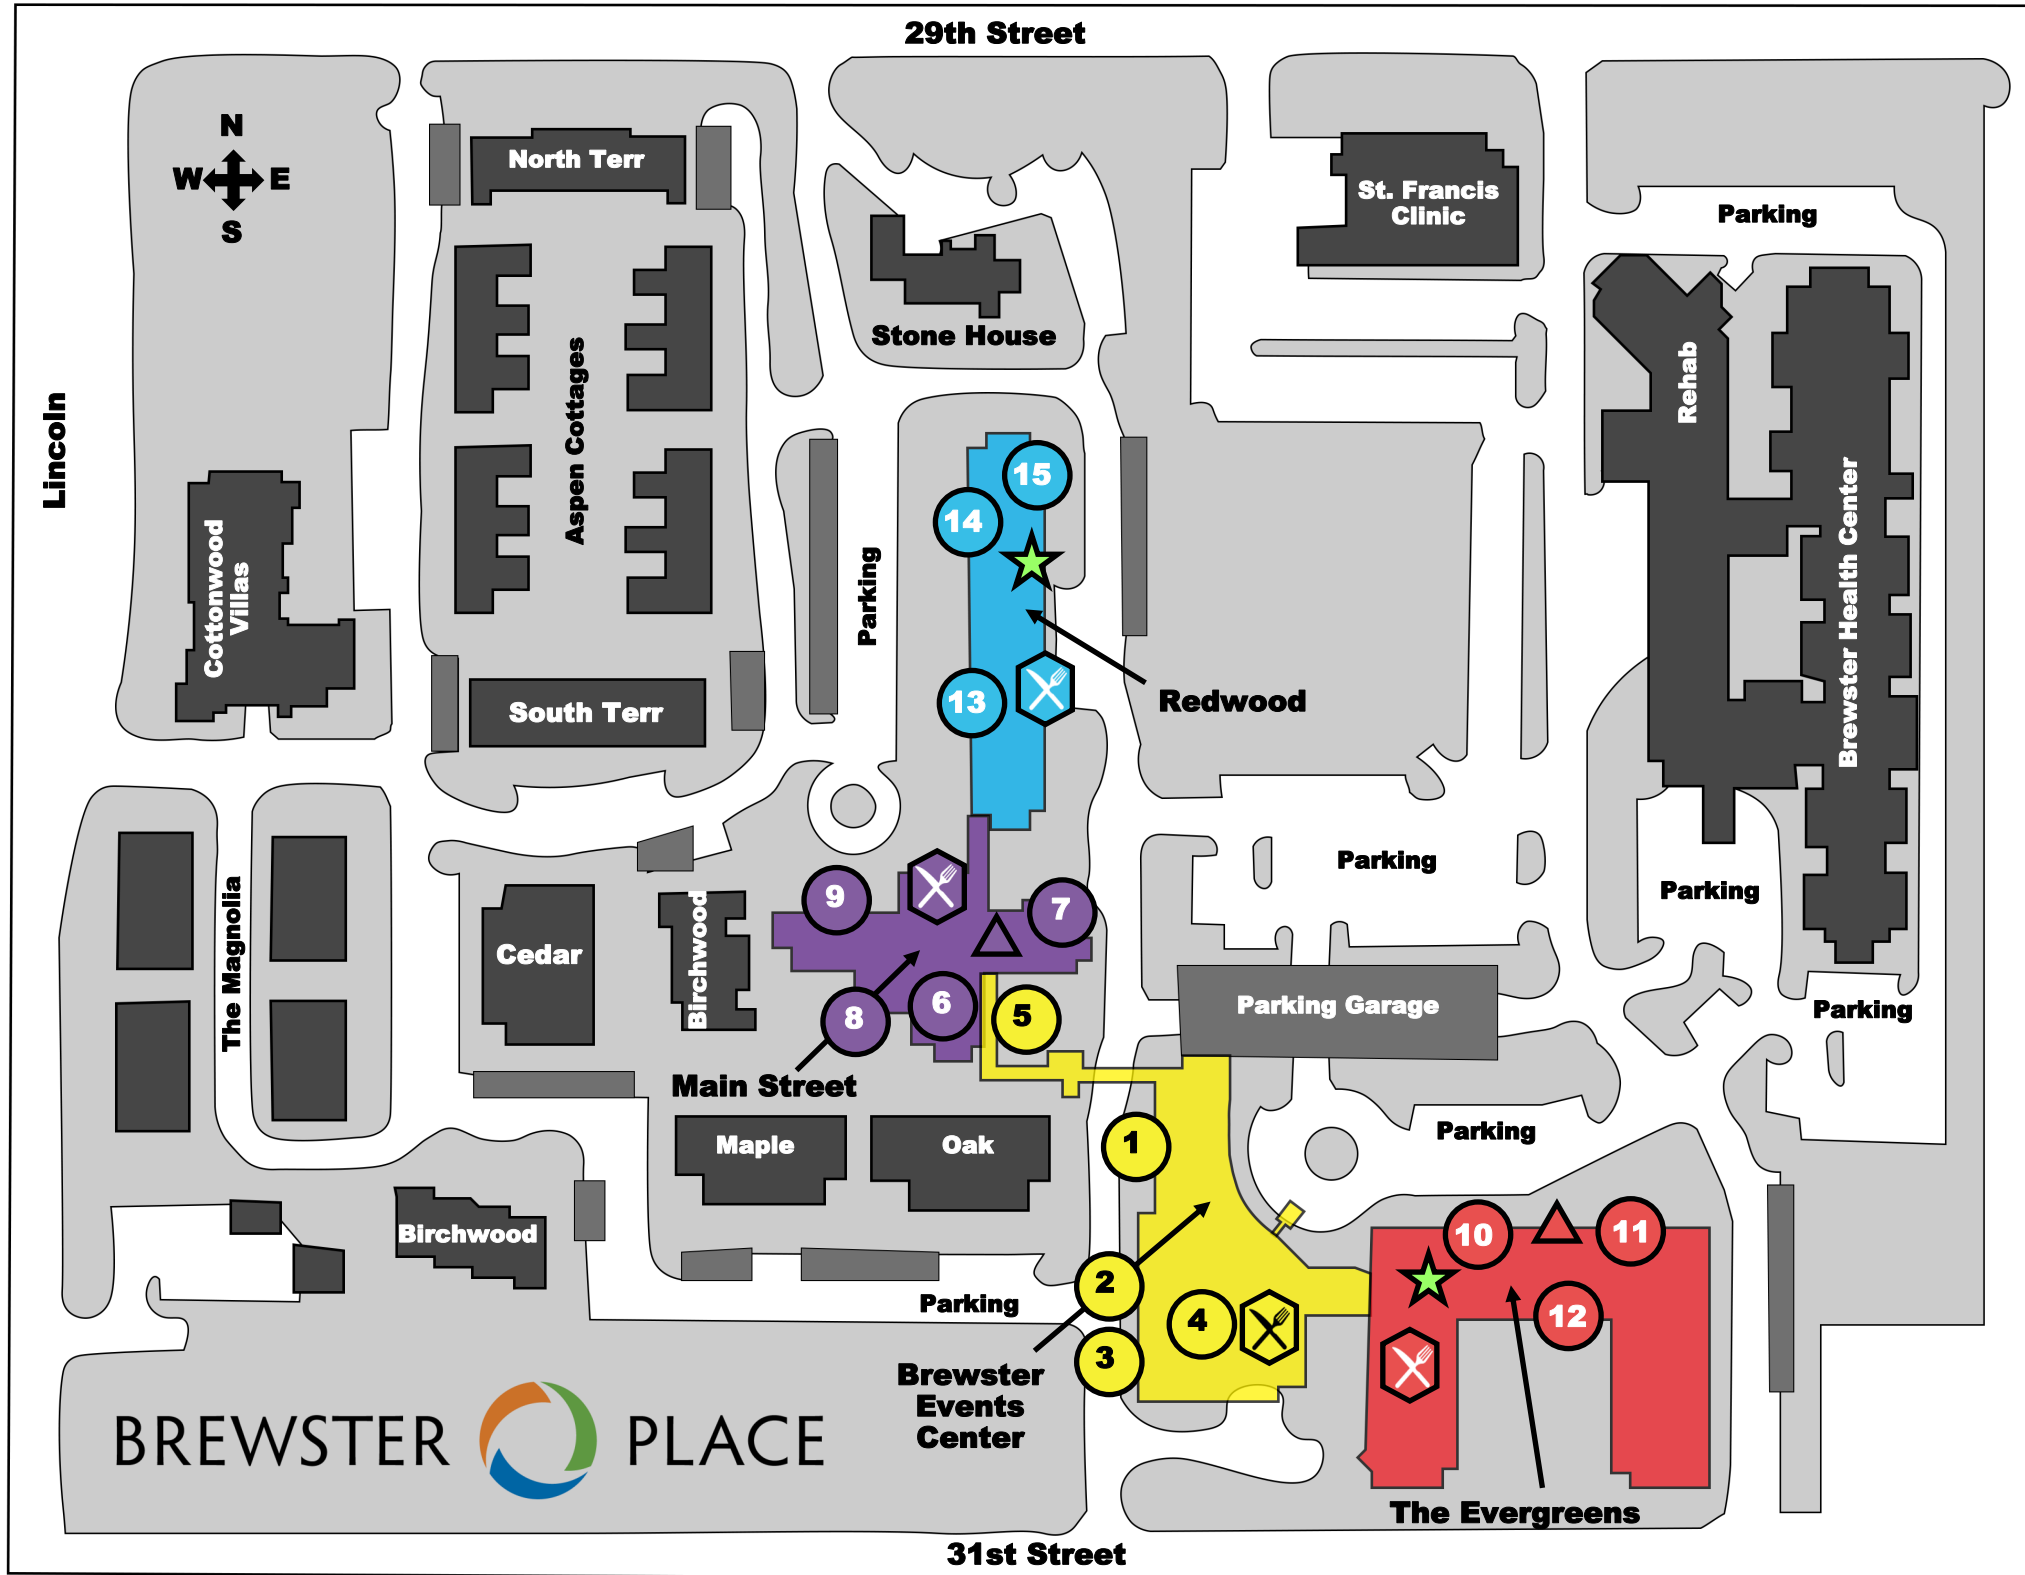

# BREWSTER PLACE CAMPUS BUILDING LOCATIONS AND ABBREVIATIONS

- BEC — BREWSTER EVENTS CENTER**
- MS — MAIN STREET (ground floor)**
- EV — THE EVERGREENS**
- RW — REDWOOD**

- EV IC — THE EVERGREENS INFO CENTER**
- RW IC — REDWOOD INFO CENTER**

## ACTIVITIES, EVENTS, PROGRAMS

- 1** BEC AC — Brewster Events Center Aquatic Center
- 2** BEC WC — Brewster Events Center Wellness Center
- 3** BEC WS — Brewster Events Center Wood Shop
- 4** CAC — Cultural Arts Center
- 5** VHH — Veterans Hall of Honor
- 6** Chapel — Main Street Chapel
- 7** WWC — Winchell Wellness Center
- 8** MSP — Main Street Pavilion
- 9** Bank — Kaw Valley Bank & Trust
- 10** EV CR — The Evergreens Community Room
- 11** EV WC — The Evergreens Wellness Center
- 12** EV AS — The Evergreens Art Studio
- 13** RW AS — Redwood Art Studio
- 14** RW GR — Redwood Game Room
- 15** KAC — Klinge Activity Center (lower level)

## DINING VENUES

- EV BB** — The Evergreens Brewster Bean
- EVG** — The Evergreens Grill
- Market** — The Market on Main Street
- RWR** — Redwood Restaurant

## SALONS

- Main Street Salon
- The Evergreens Salon