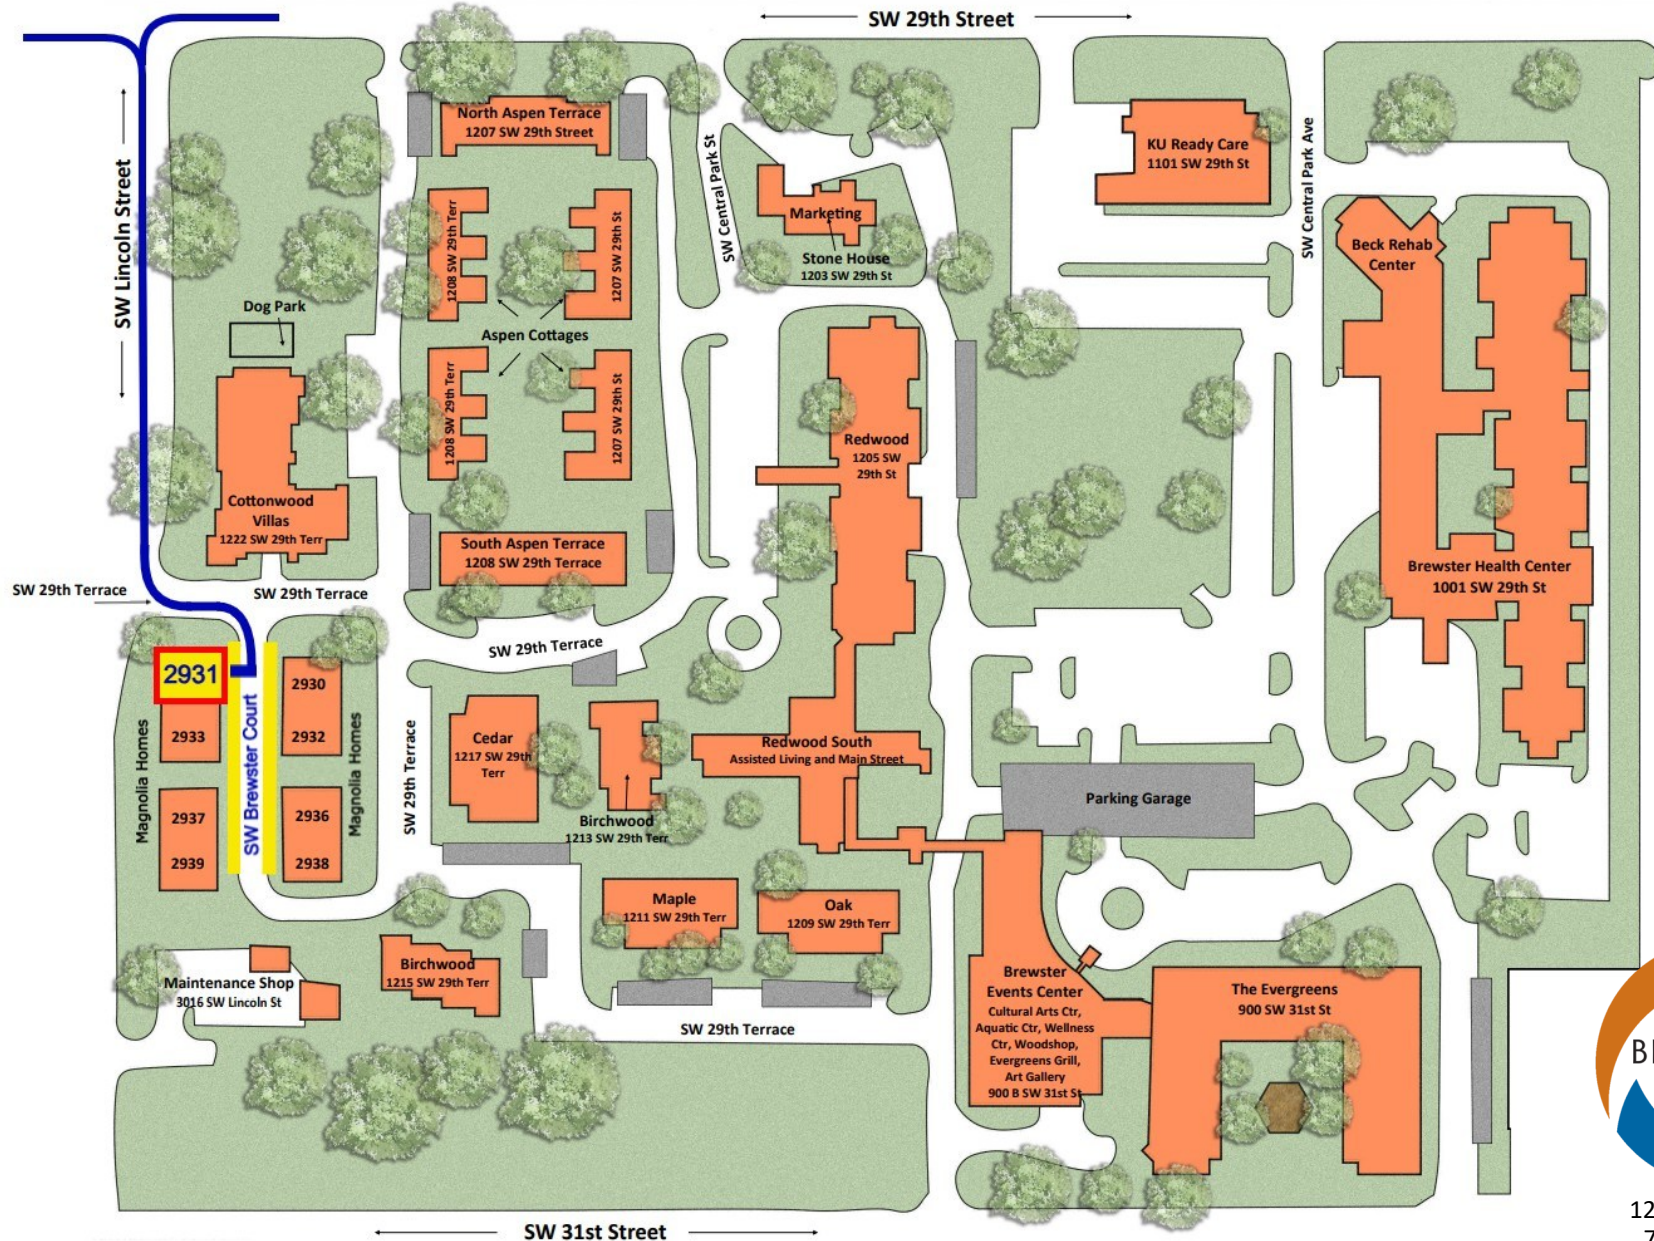

2931 SW Brewster Court

South on SW Lincoln St
1st Left on SW 29th Terrace
1st Right on SW Brewster Court

Magnolia Home: Imagine Living Here

Friday, February 6
2pm - 4pm

1205 SW 29th St
785-274-3351