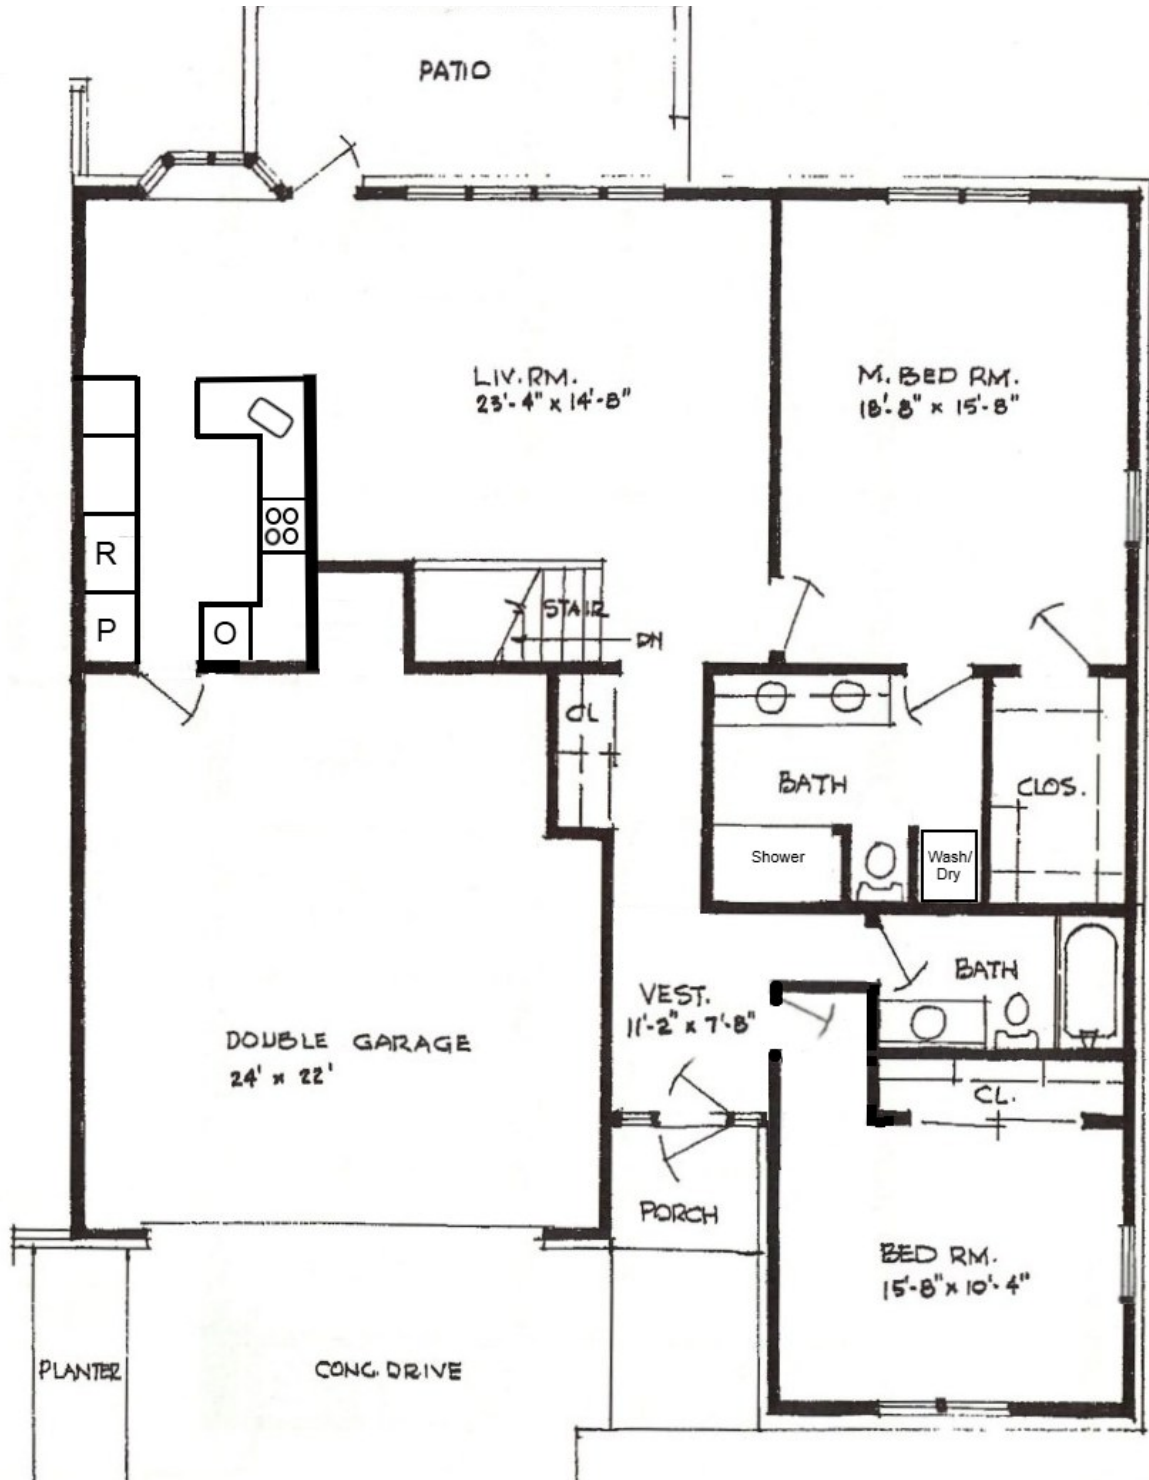

BREWSTER PLACE

Grand Home — 2931 Brewster Court

4 bedroom / 3 bathroom
3,050 square feet
Main Floor 1,573 square feet
Lower Level 1,466 square feet

BREWSTER PLACE

Grand Home — 2931 Brewster Court

4 bedroom / 3 bathroom
3,050 square feet
Main Floor 1,573 square feet
Lower Level 1,466 square feet