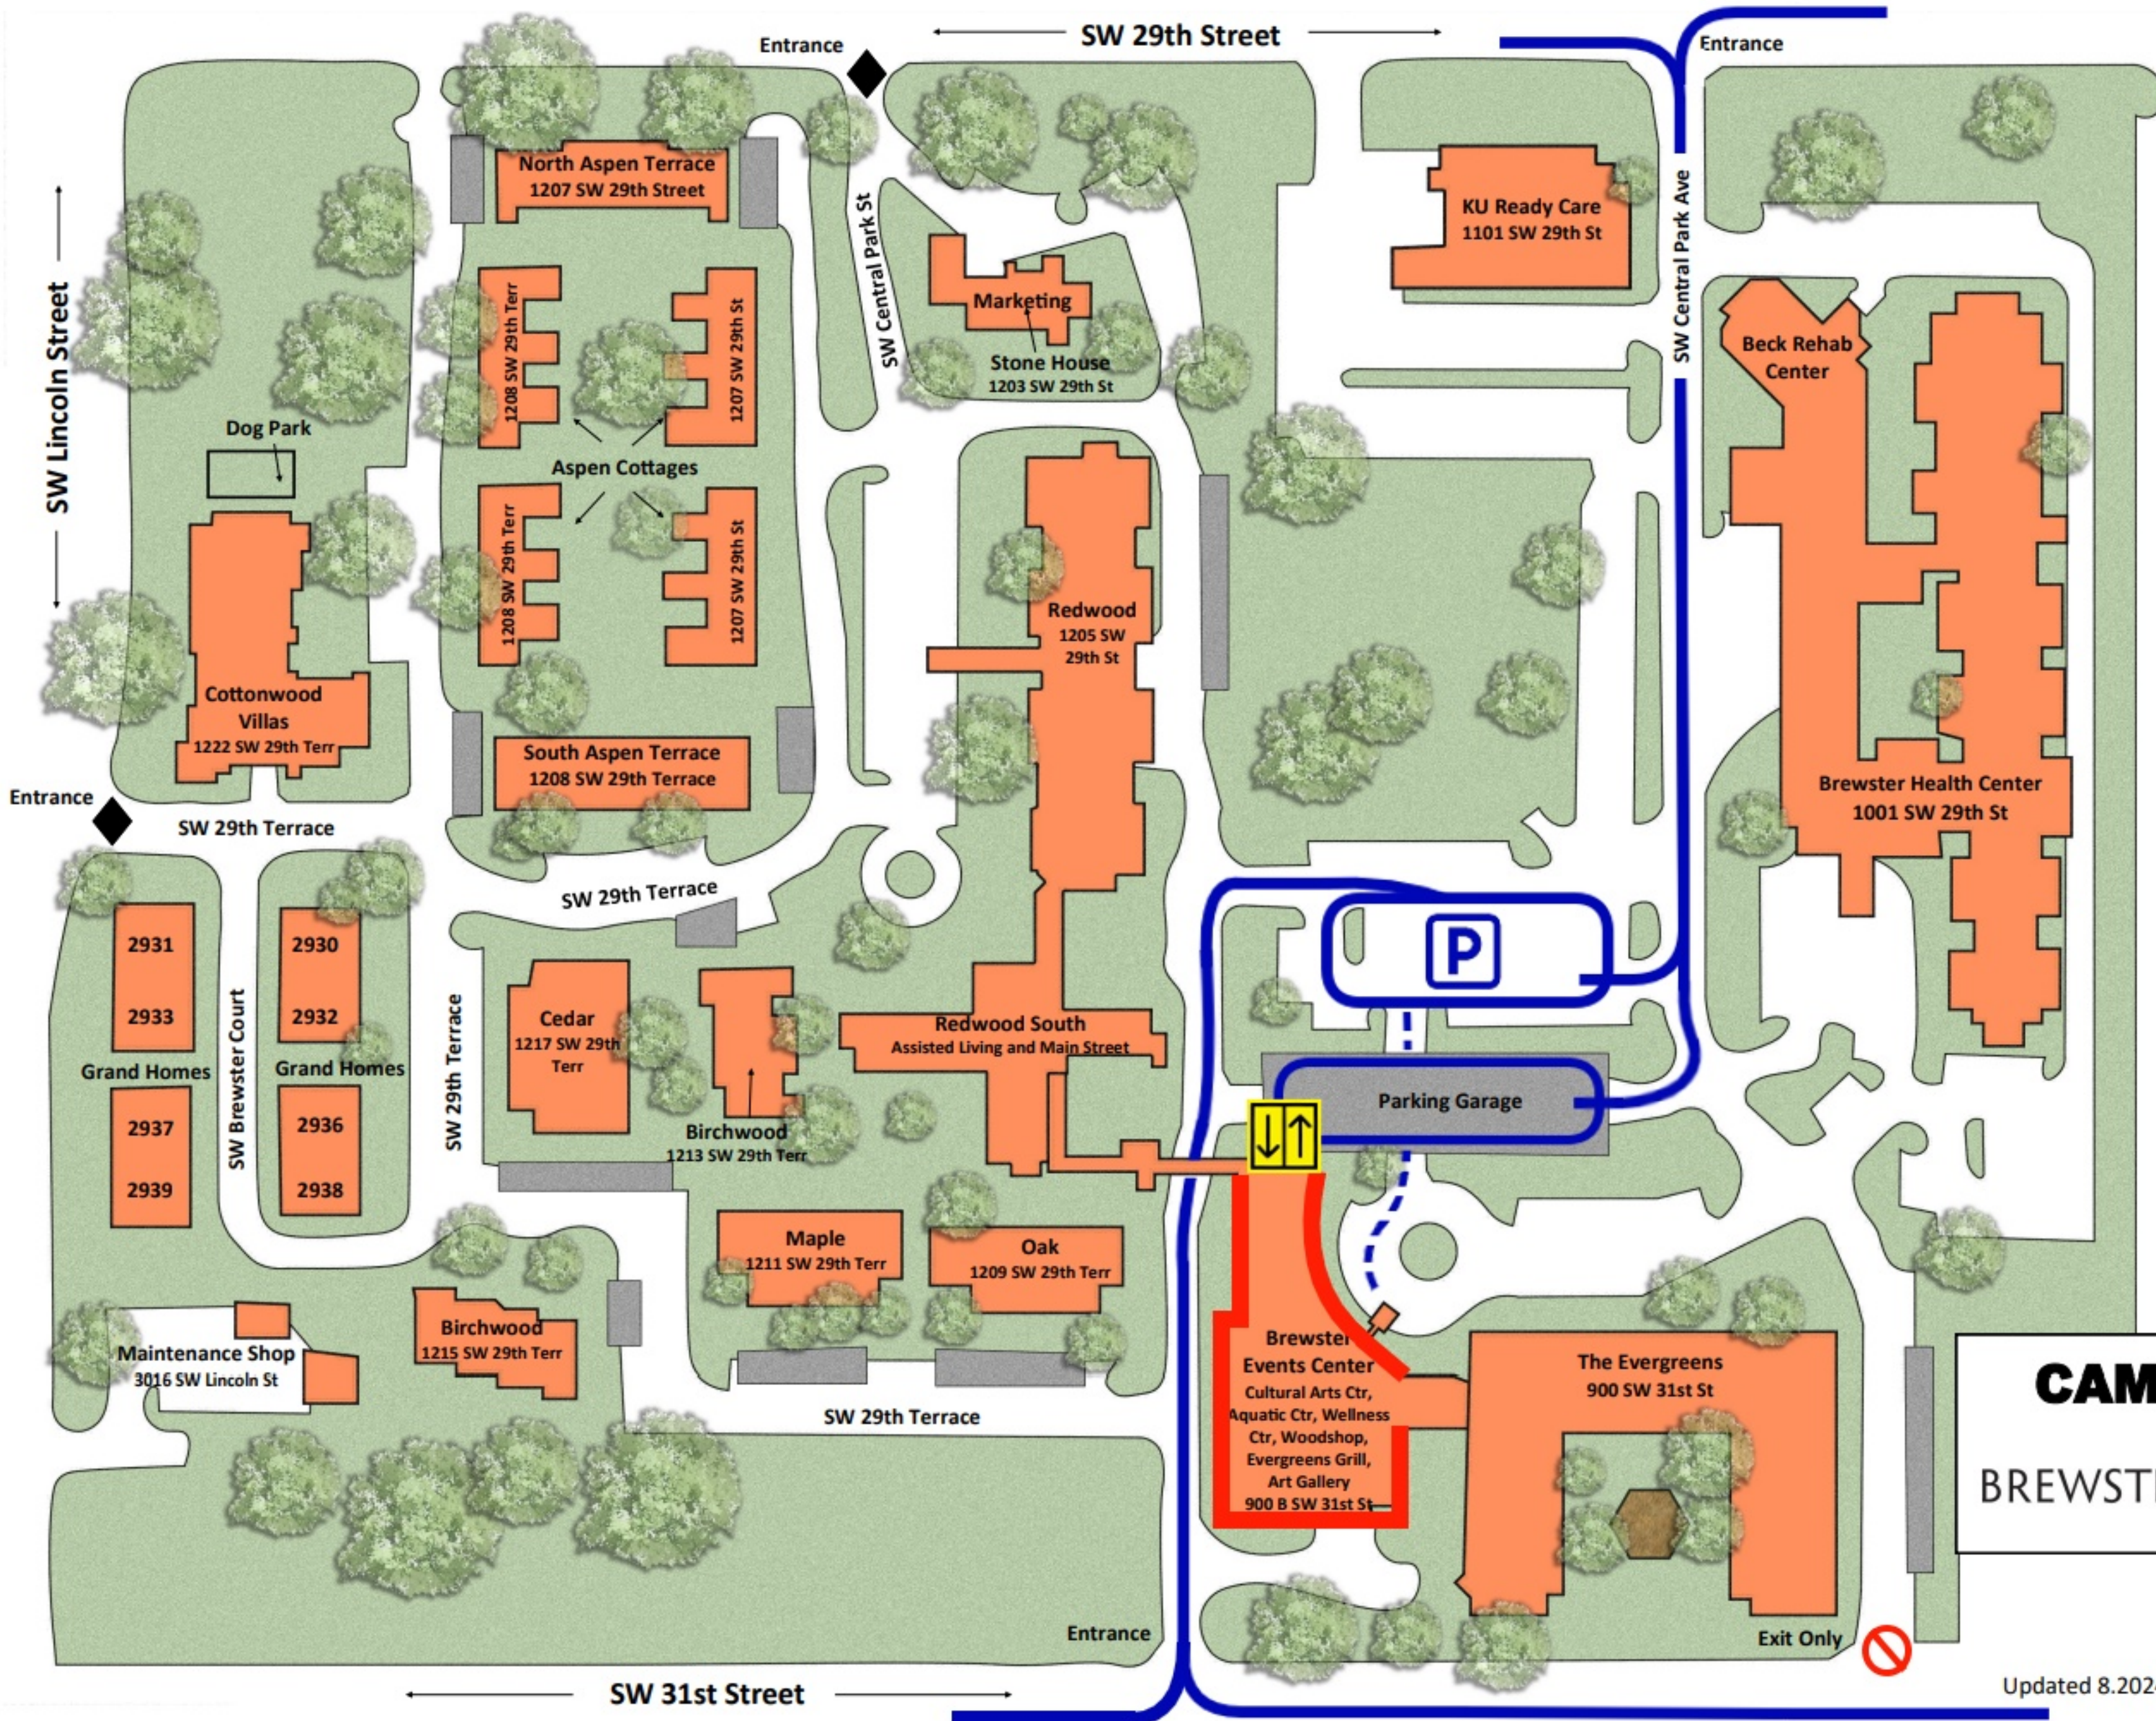

Cultural Arts Center

900 SW 31st St 785-274-5000

CAMPUS MAP
BREWSTER  PLACE

Updated 8.2024