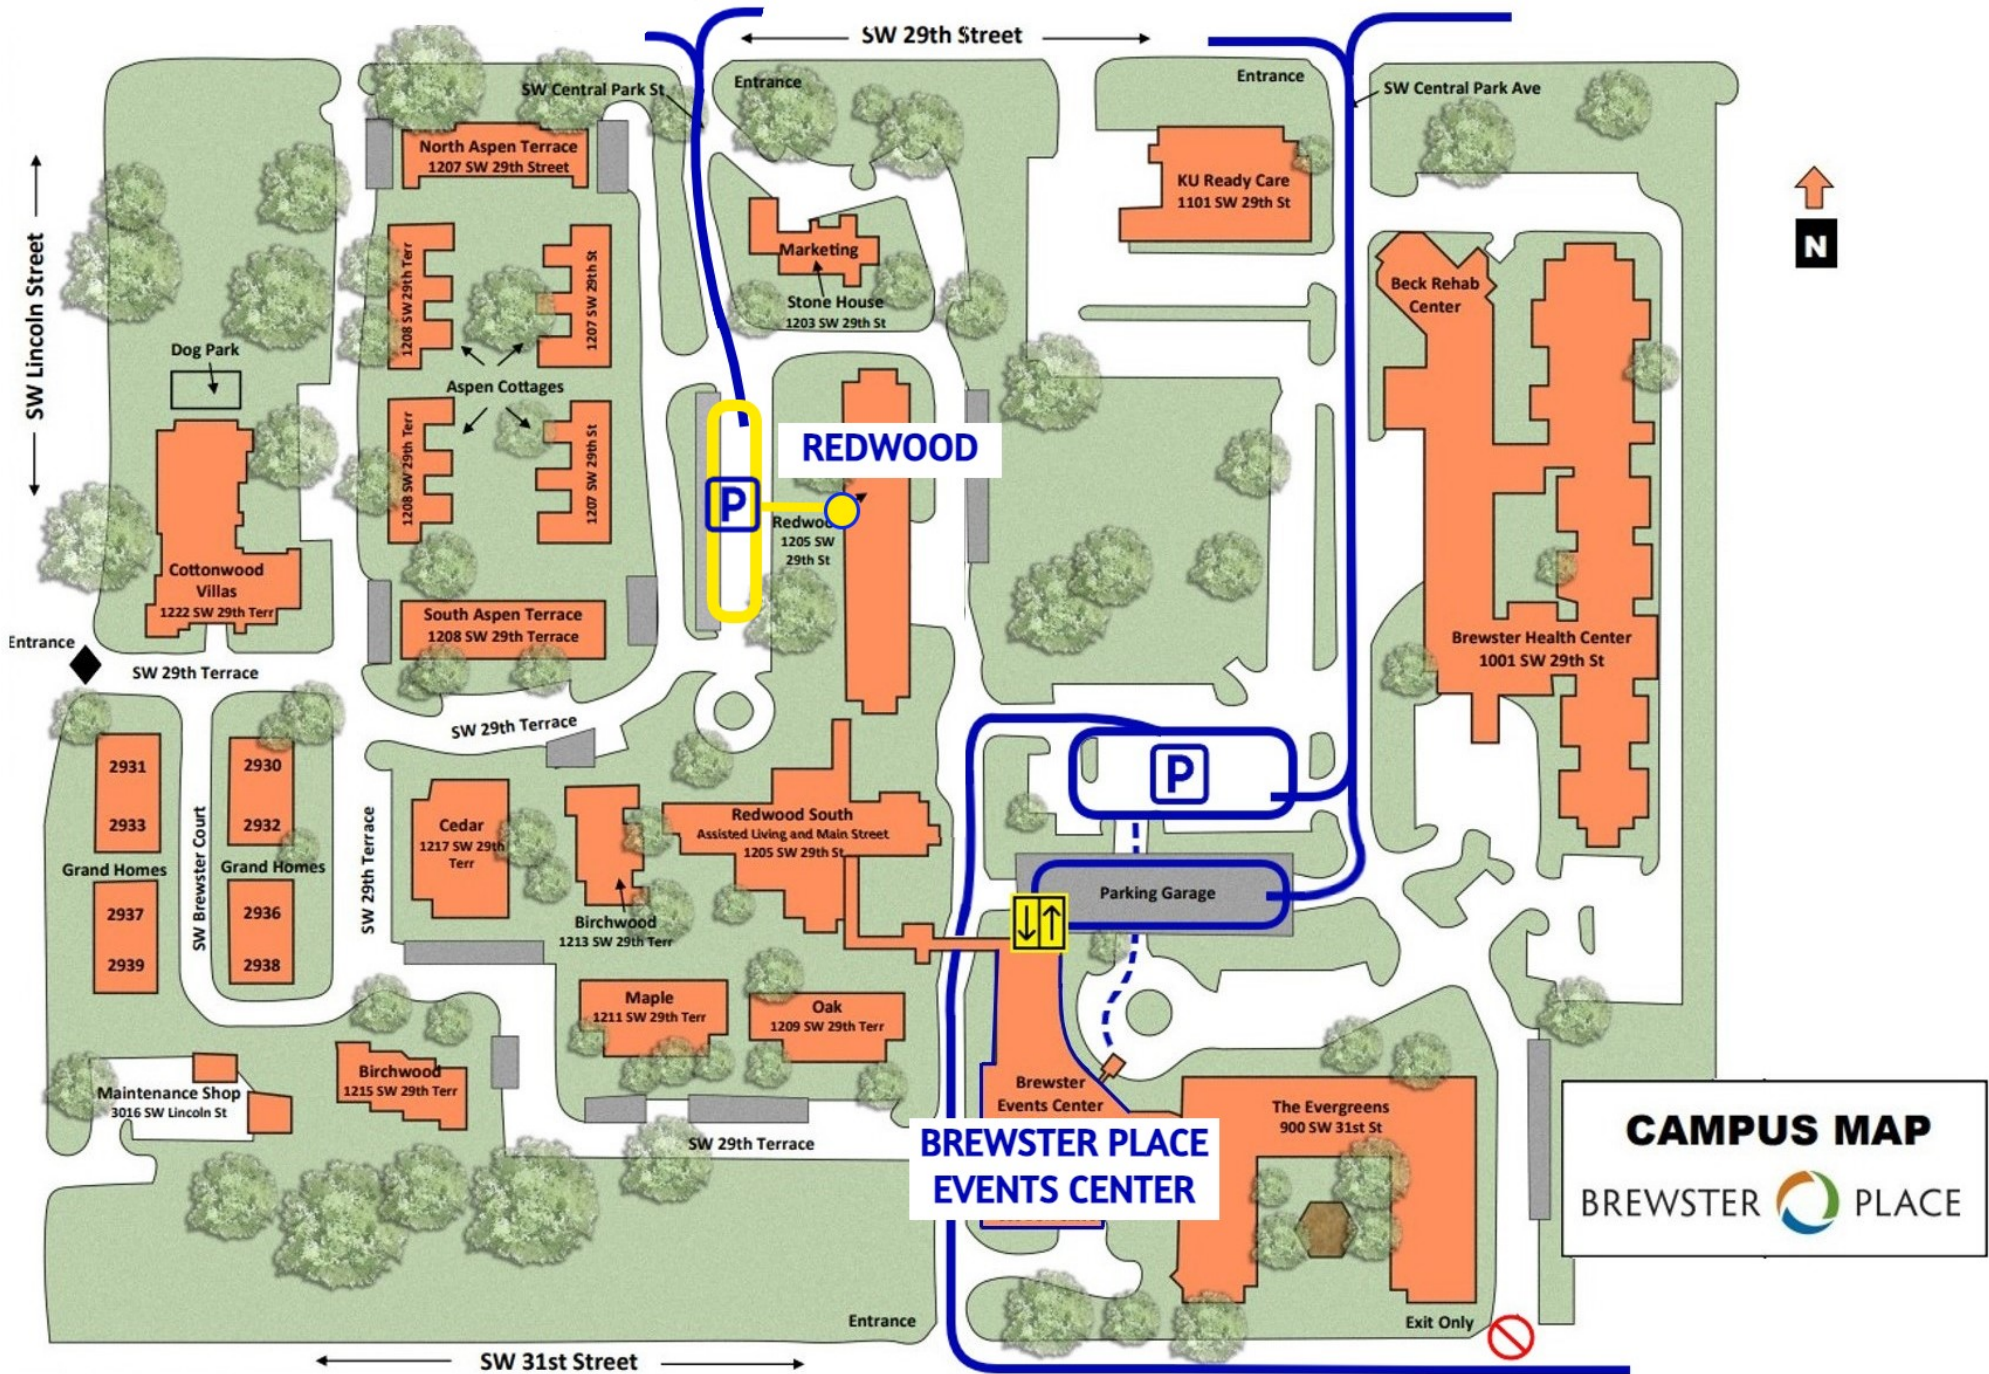

# Brewster Place - Redwood

1205 SW 29th St 785-274-5000

# Cultural Arts Center

900B SW 31st St 785-274-5000

**CAMPUS MAP**  
BREWSTER  PLACE