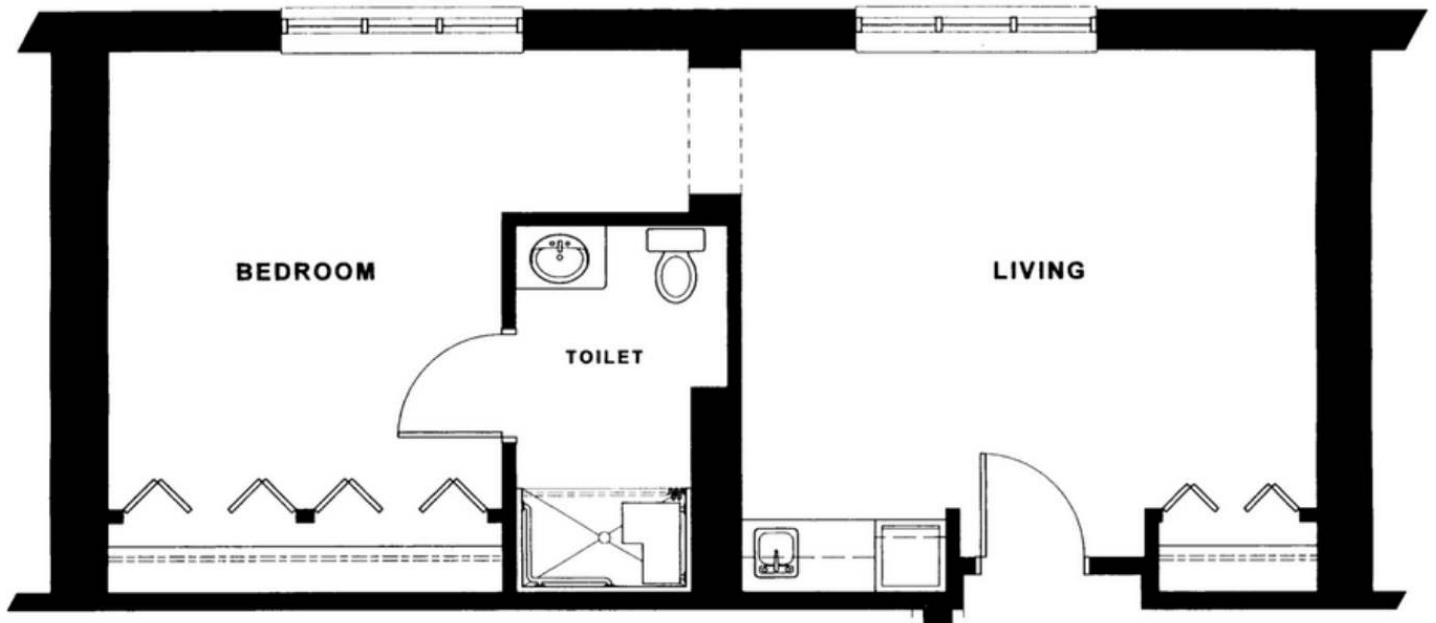

BREWSTER PLACE

Monarch and Frontier

Studio Unit
Approx. 270 sq. ft.

Monarch and Frontier

One Bedroom Unit
Approx. 545 sq. ft.